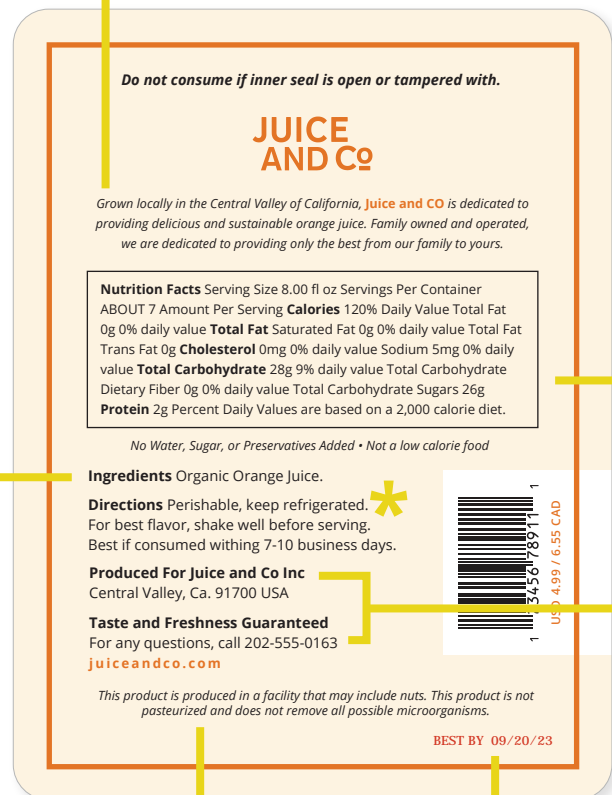

Information Panel

BEST BY DATE

All food products must have their expected shelf life or best by date clearly marked.

SIGNATURE LINE

All juice labels must include the manufacturer, packer, or distributor's name as well as their address. The full address and phone number should be included. This information needs to go on the front of the label or included in the information panel.

Please note: These are just guidelines. You should consult all FDA and state regulations before completing your labels.